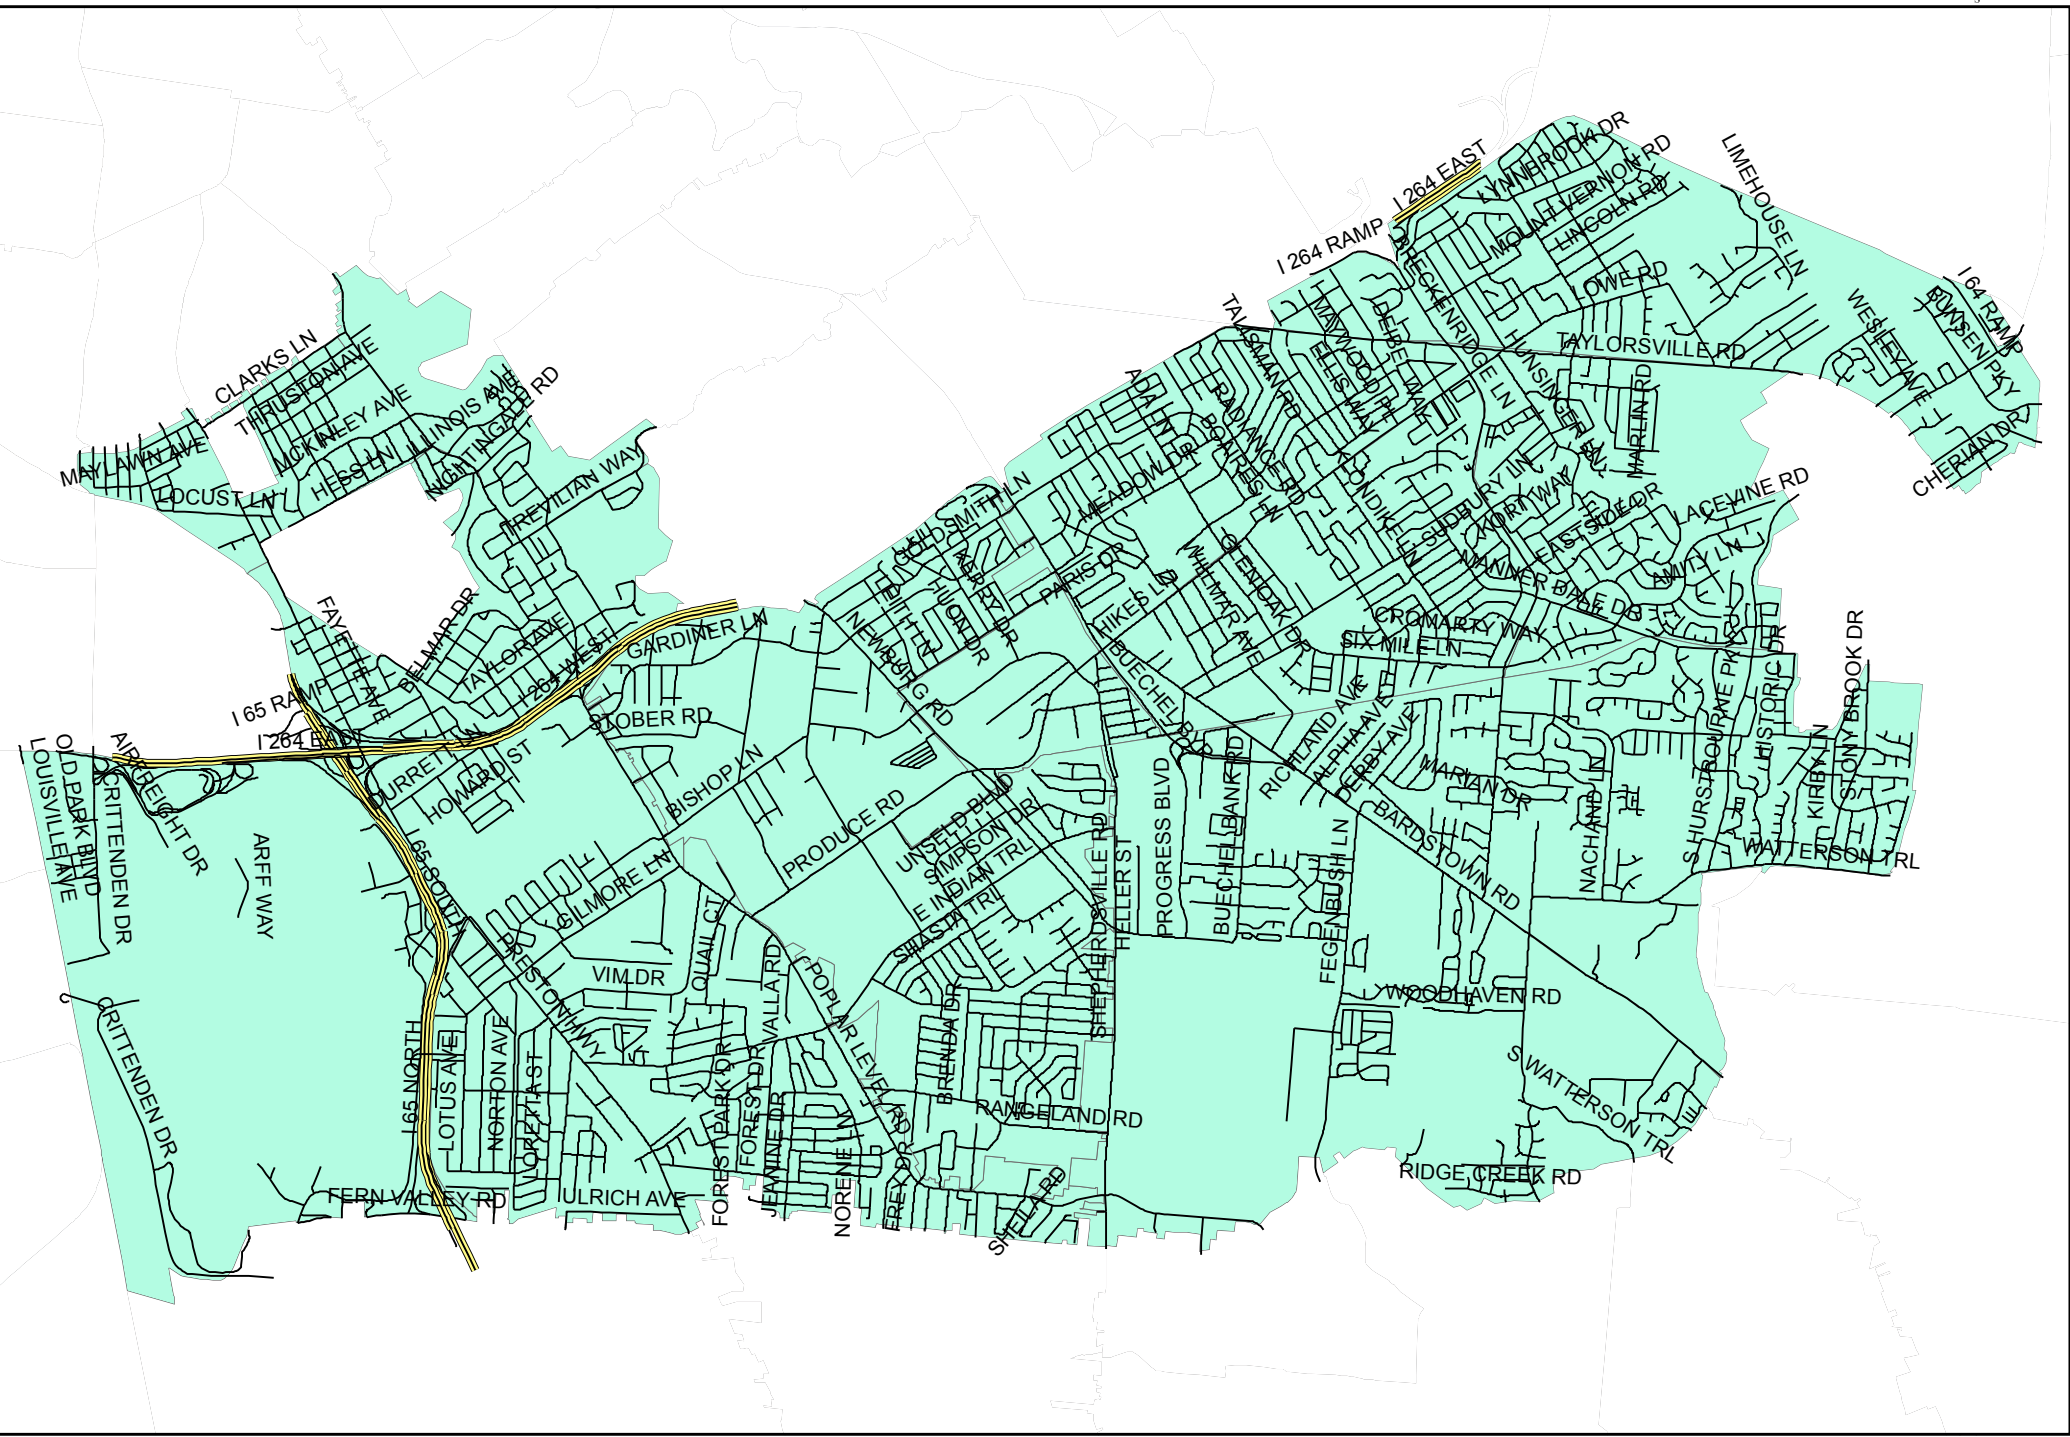

# Sixth Division

Copyright (c) 2005, LOUISVILLE AND JEFFERSON COUNTY METROPOLITAN SEWER DISTRICT (MSD), LOUISVILLE WATER COMPANY (LWC) and LOUISVILLE METRO GOVERNMENT All Rights Reserved.

LMPD - Research & Development Unit  
01132015 - CB