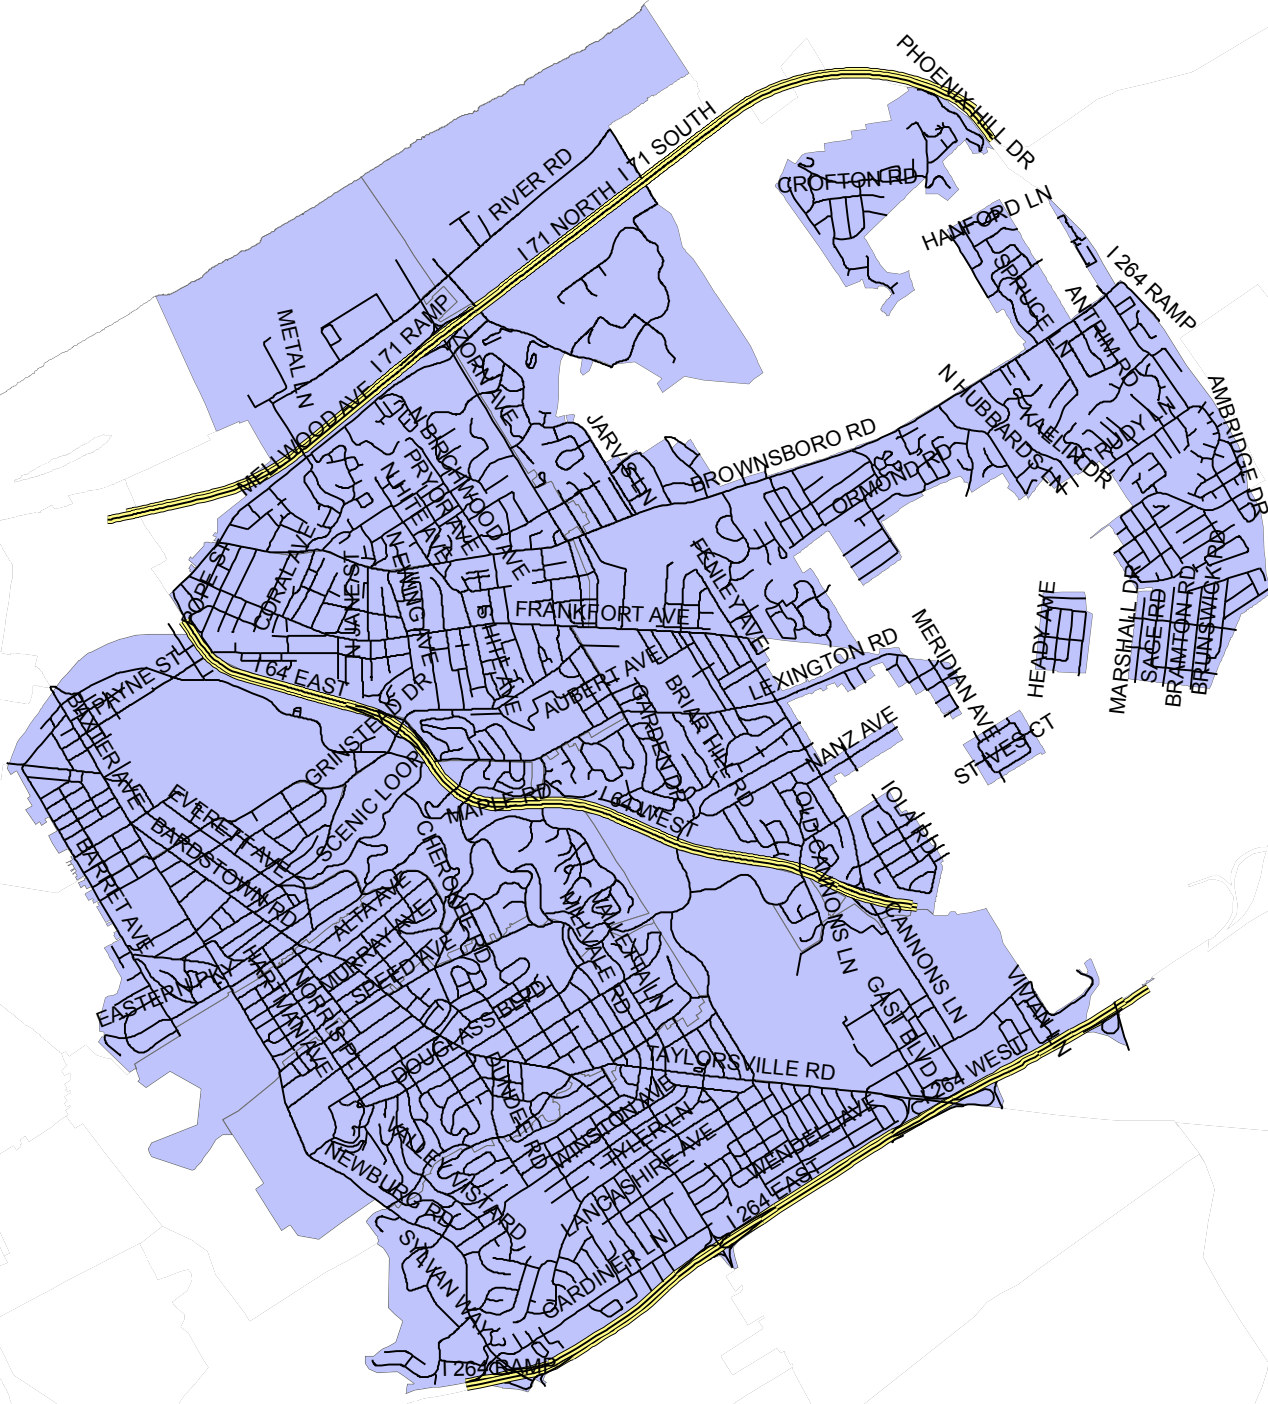

Fifth Division

Copyright (c) 2005, LOUISVILLE AND JEFFERSON COUNTY
METROPOLITAN SEWER DISTRICT (MSD), LOUISVILLE
WATER COMPANY (LWC) and LOUISVILLE METRO
GOVERNMENT All Rights Reserved.

LMPD - Research & Development Unit
01132015 - CB